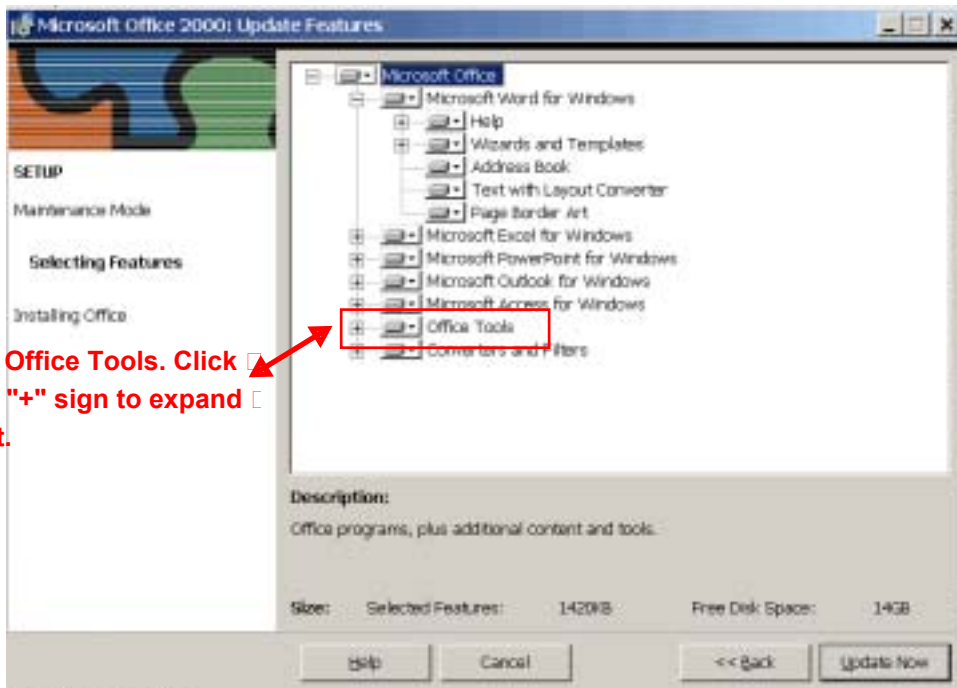

Installing Microsoft Equation 3.0 in Microsoft Office 2000

Go to Start -> Settings -> Control Panel -> Add/Remove Programs.
Select Microsoft Office 2000 or Word 2000.
Choose Change.

Select Equation Editor.