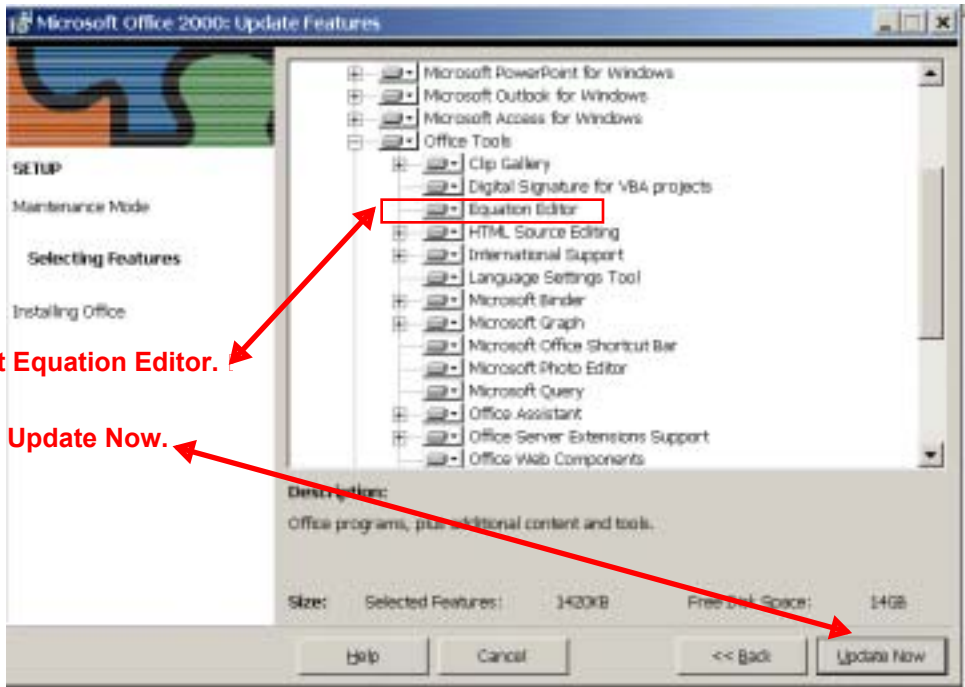

Installing Microsoft Equation 3.0 in Microsoft Office 2000

Go to Start -> Settings -> Control Panel -> Add/Remove Programs.
Select Microsoft Office 2000 or Word 2000.
Choose Change.

Select Equation Editor.