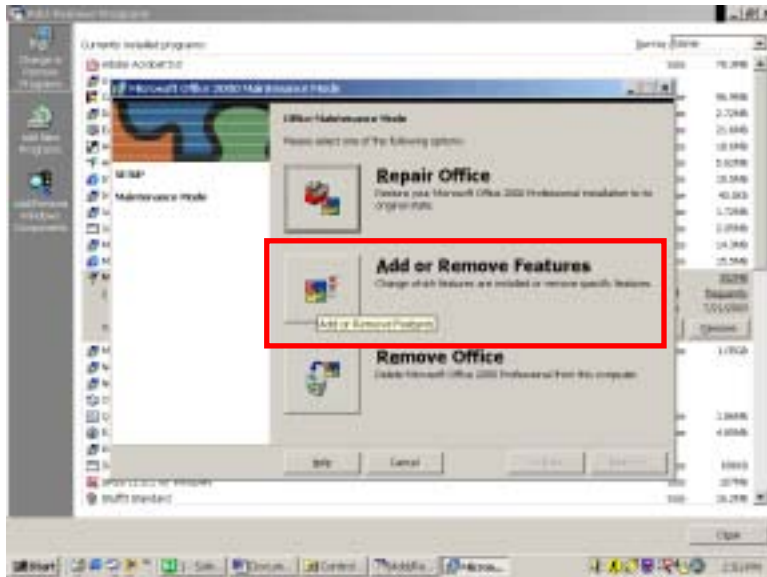

Installing Microsoft Equation 3.0 in Microsoft Office 2000

Go to Start -> Settings -> Control Panel -> Add/Remove Programs.
Select Microsoft Office 2000 or Word 2000.
Choose Change.

Select Equation Editor.